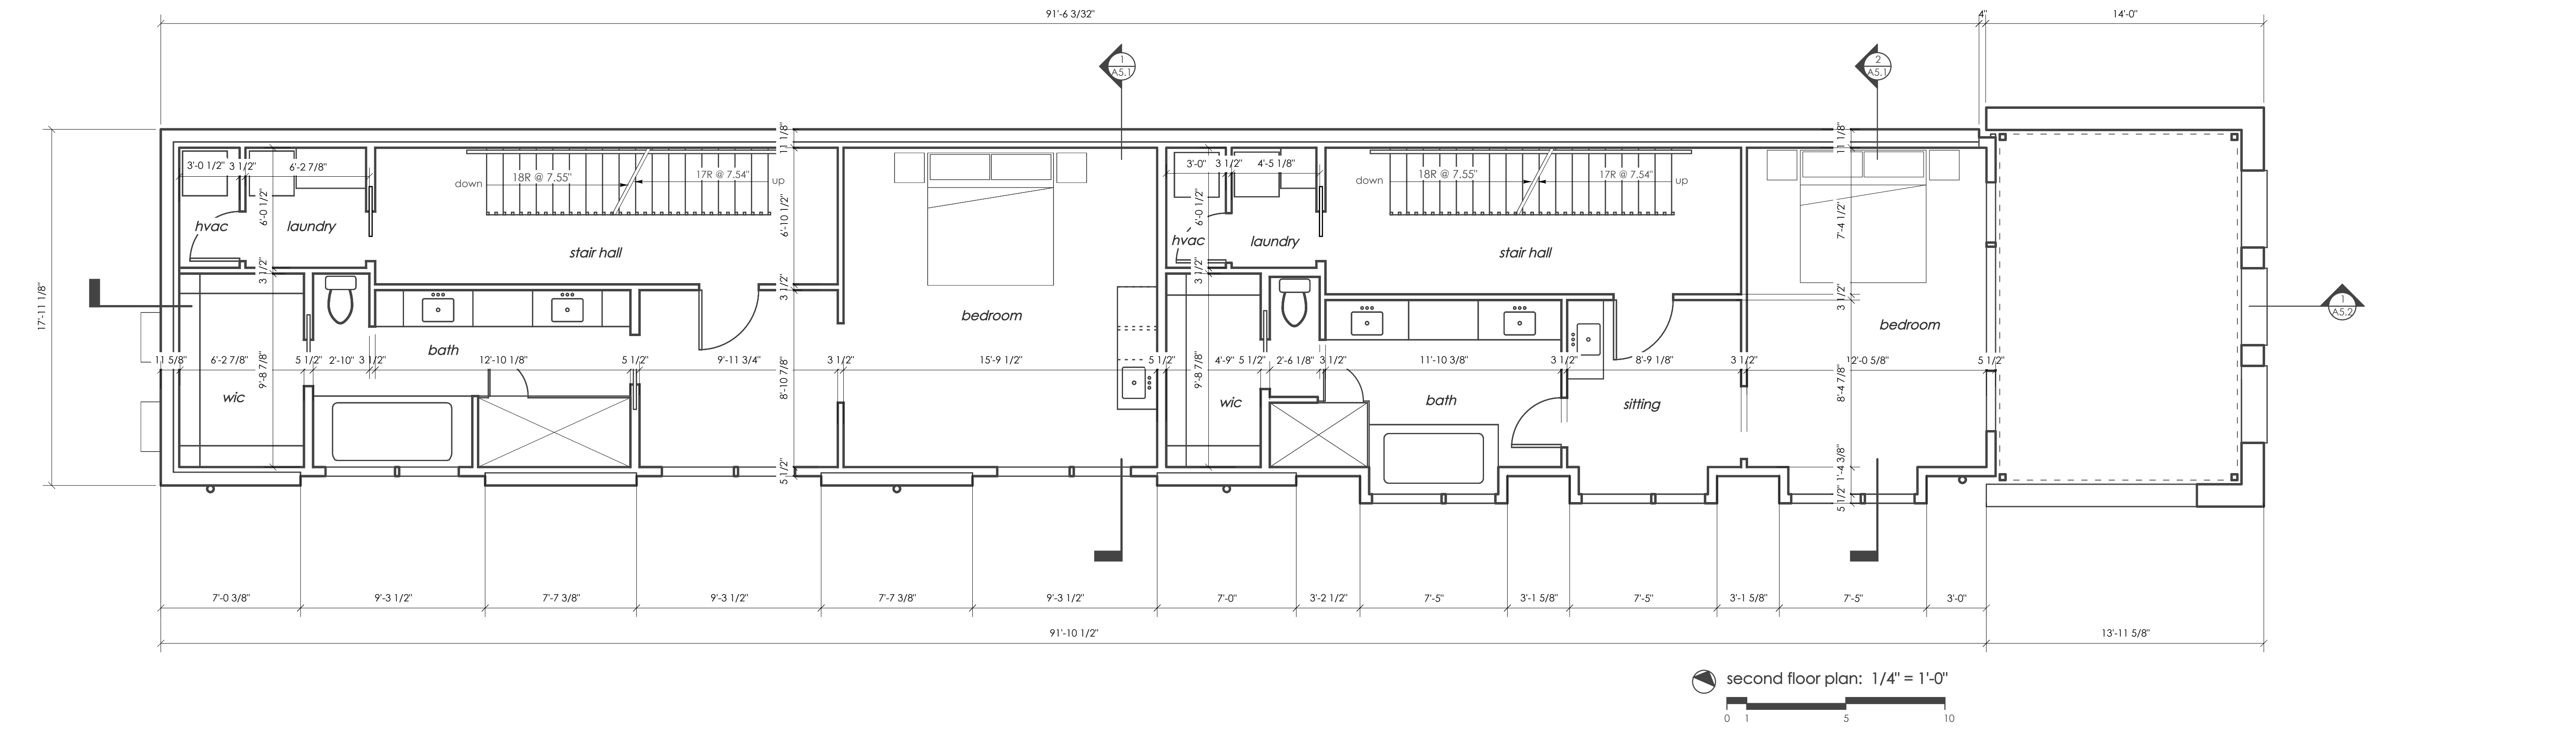

duplex
 11.5 ST PHILIP
 CHARLESTON, SC
 PERMIT

DESIGNED
 akj
 DRAWN
 akj | amh
 CHECKED
 akj

DATE
 12-28-2022
 REVISIONS

SHEET
 A3.1
 FLOOR PLANS