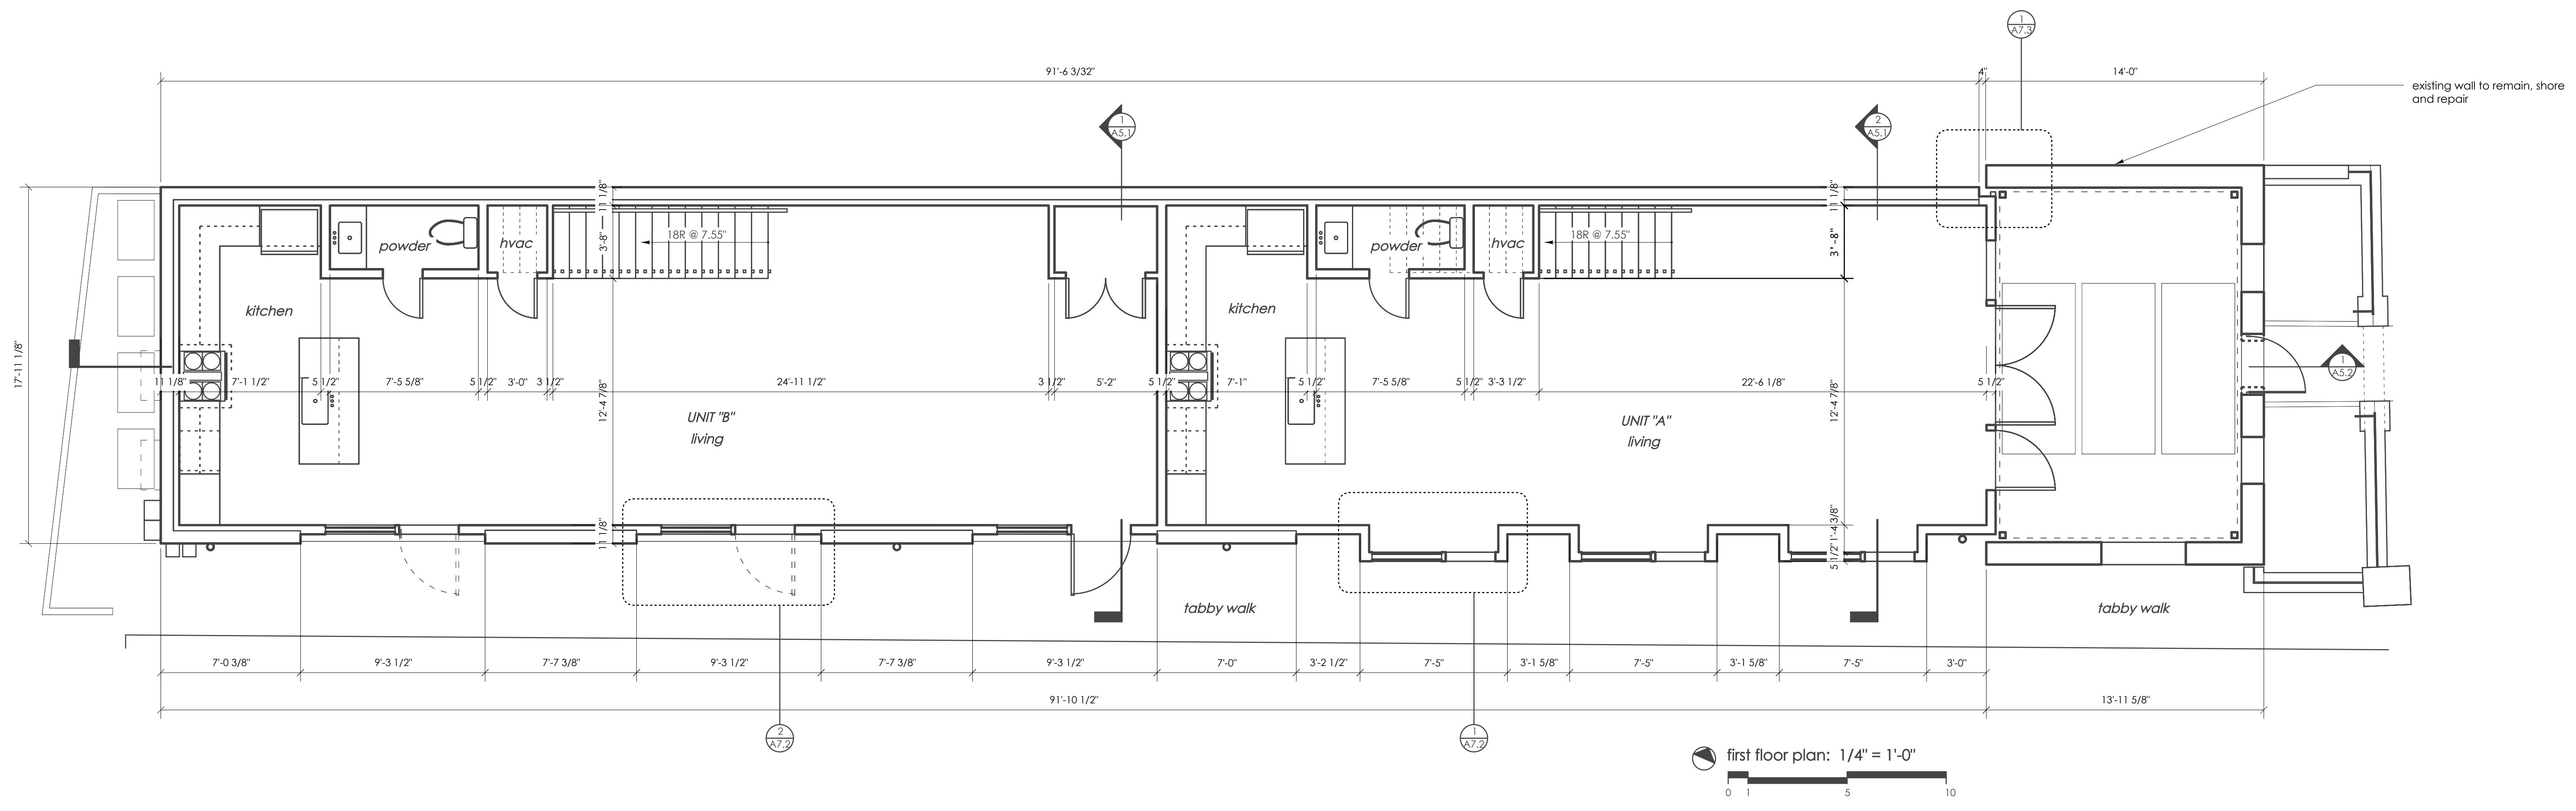

duplex
 11.5 ST PHILIP
 CHARLESTON, SC
 PERMIT

DESIGNED
 akj
 DRAWN
 akj | amh
 CHECKED
 akj

DATE
 12-28-2022
 REVISIONS

SHEET
 A3.1
 FLOOR PLANS